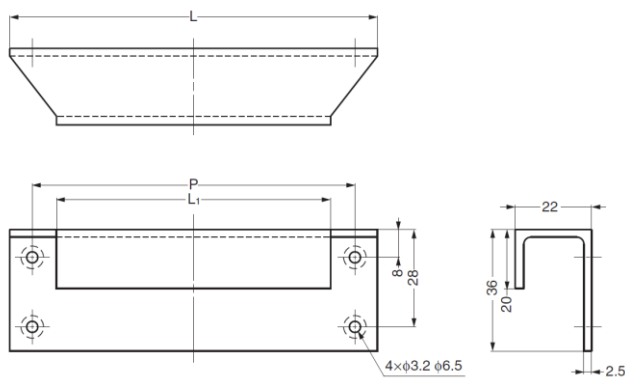

GCHAN Brass Pull

Material

- Brass, satin nickel finish