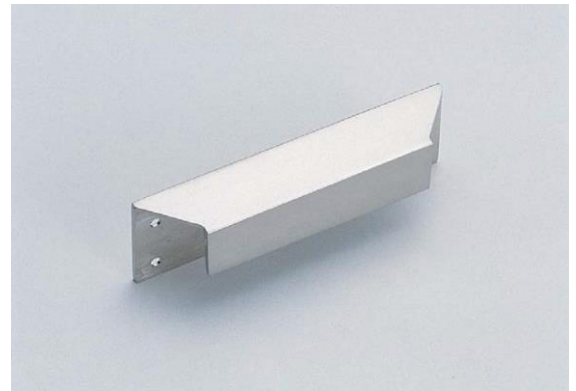

### Material

- Brass, satin nickel finish

### Installation

Part No.	L	H	Holes
GANGU-A405	46	29	2
GANGU-A402	90	73	3