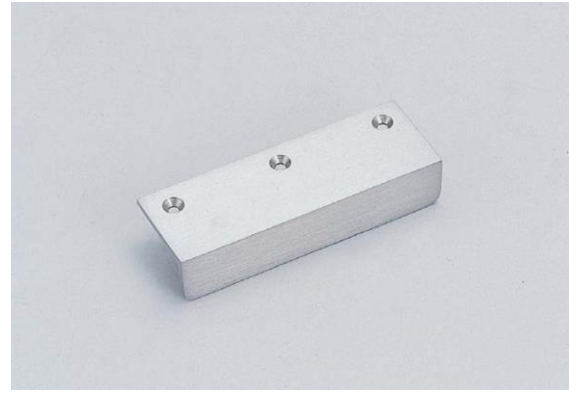

## GANGU Brass Pull

### Material

- Brass, satin nickel finish

### Installation

Part No.	L	H	Holes
GANGU-A405	46	29	2
GANGU-A402	90	73	3