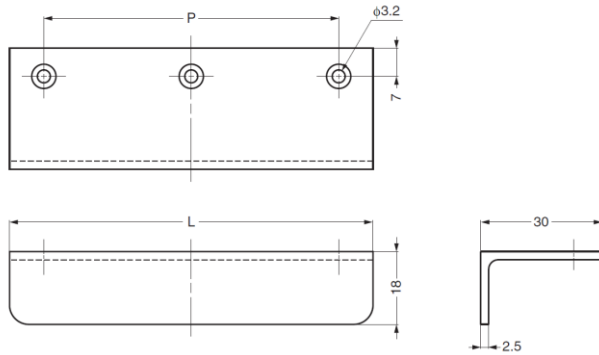

### Installation

Part No.	L	H	Holes
GANGU-A405	46	29	2
GANGU-A402	90	73	3